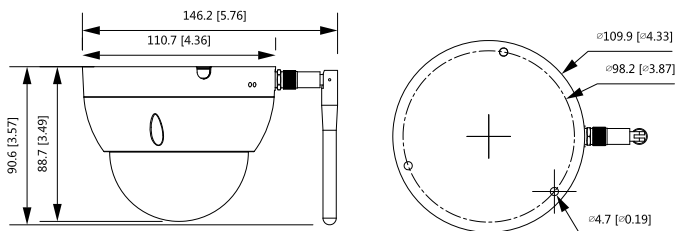

## Structure

**Casing**                        Metal

**Dimensions**                 146.2 mm × 110.7 mm × 90.6 mm (5.8" × 4.4" × 3.6") (L × W × H)

**Net Weight**                 408 g (0.9 lb)

**Gross Weight**              729 g (1.6 lb)

## Dimensions (mm[inch])